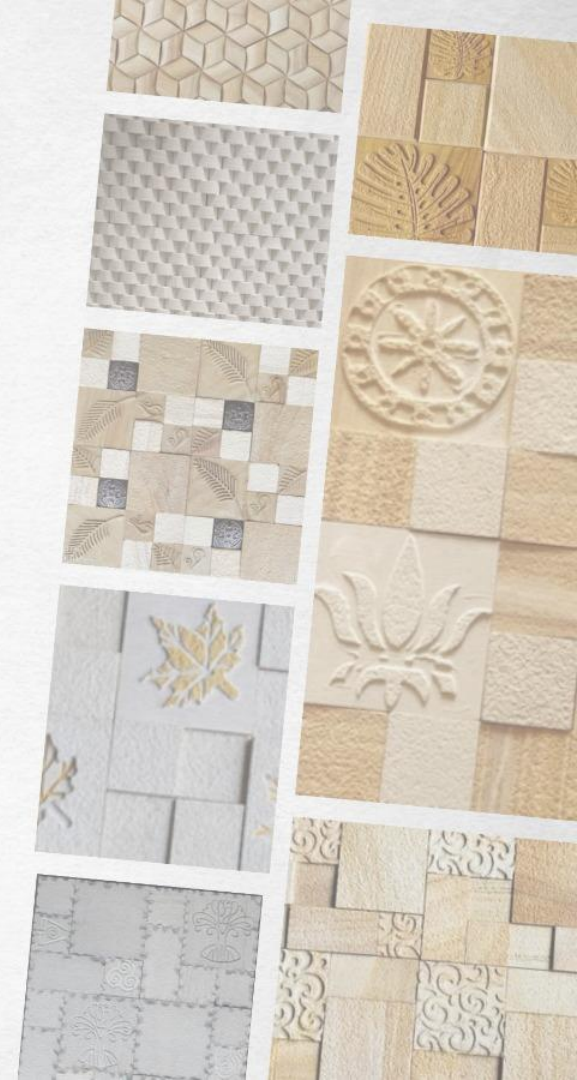

Instagram Queries