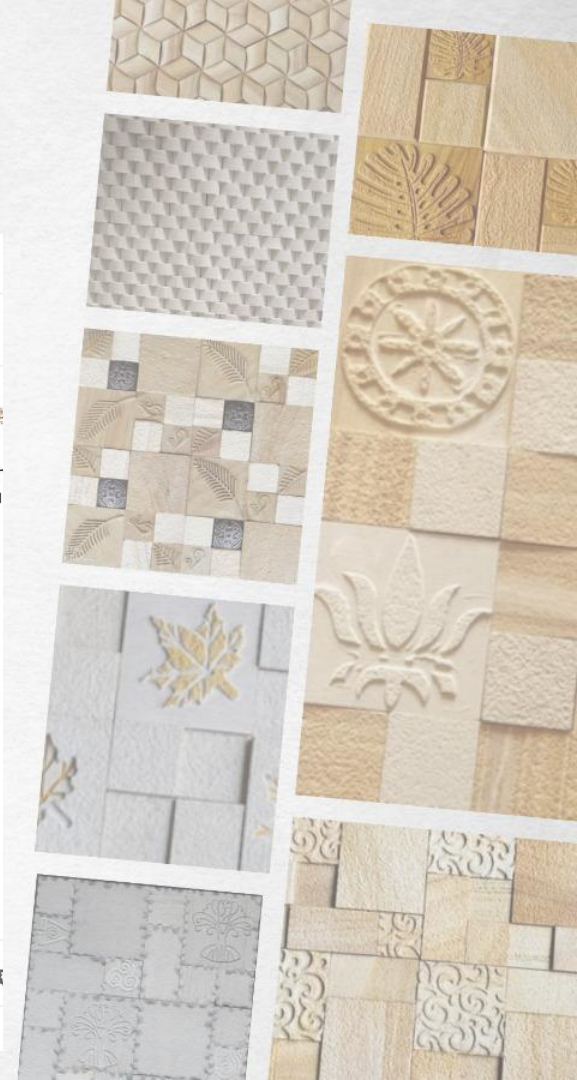

Page posts

choicestonecraft.pvt.ltd
3 followers
1w · 🌱

Divine elegance meets timeless art. Radha Krishna mural in exquisite black marble. ...see more

**RADHA KRISHNA MURAL
BLACK MARBLE**

www.choicestonecraft.com

👍 🗨️ ↻ 📌

● ○ ○ ○ ○ ○

Home About Posts Jobs People

Page posts

choicestonecraft.pvt.ltd
3 followers
1w · 🌱

Transform Your Space with Stone Wall Carvings! 🌱 ...see more

👍 🗨️ ↻ 📌

○ ○ ○ ● ○ ○