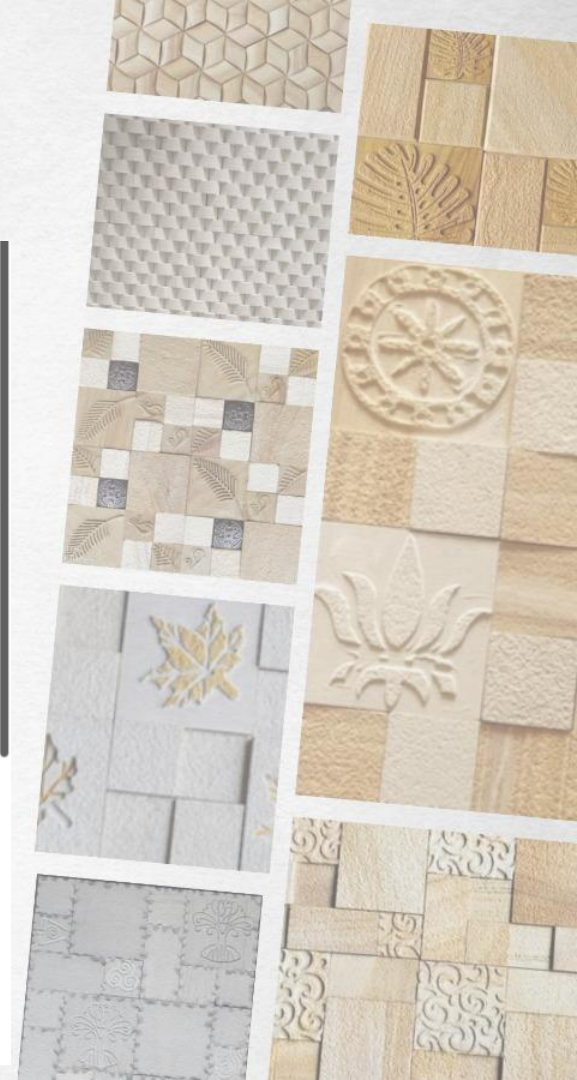

Youtube Shorts