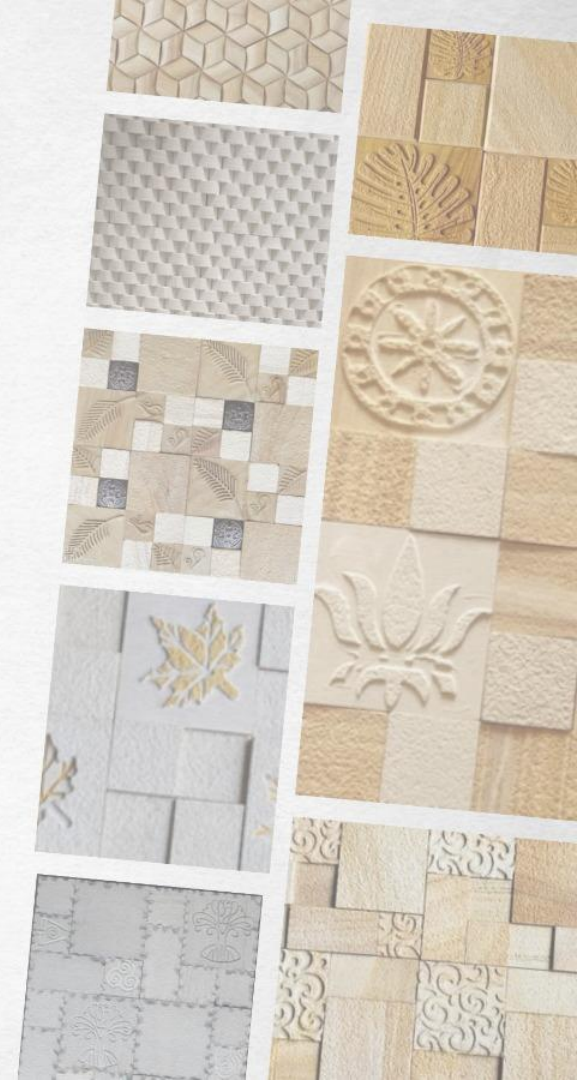

Social Media Story Design Work

**Transform dreams into reality
with Choice Stone Craft.**

**Your perfect space
awaits!**