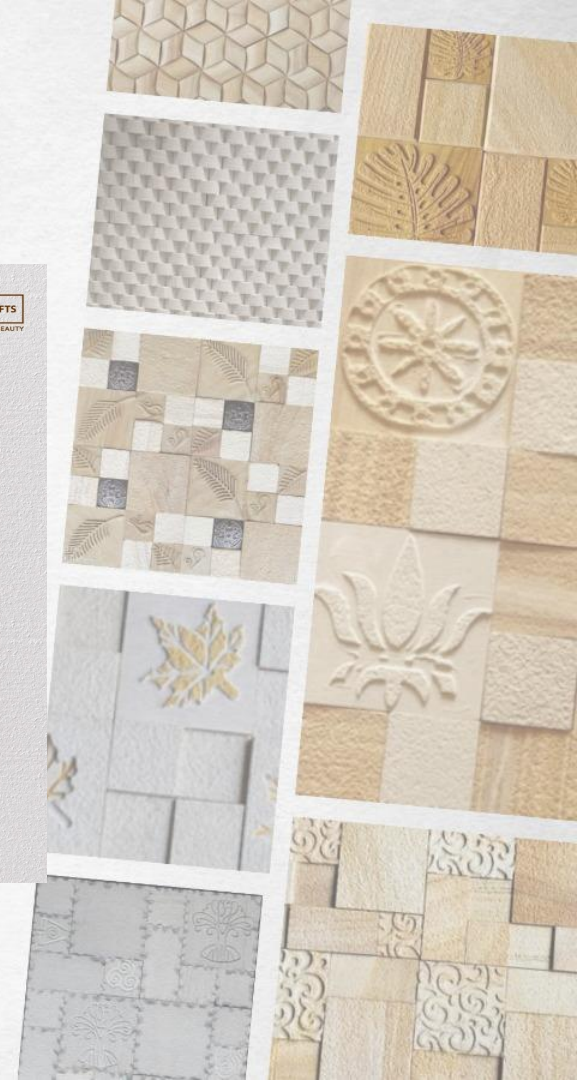

Social Media Design Work

CHOICE STONE CRAFTS
THE ARTISTRY OF NATURAL BEAUTY

Bring divine serenity home with our **Radha Krishna** Jhula stone mural.

Experience spiritual harmony.

CHOICE STONE CRAFTS
THE ARTISTRY OF NATURAL BEAUTY

EXQUISITE BUDDHA MURAL
Natural stone adorned with intricate metal work.

Visit for more

- <https://www.instagram.com/choicestonecraft.pvt.ltd/>
- <https://www.facebook.com/profile.php?id=100073983890439>