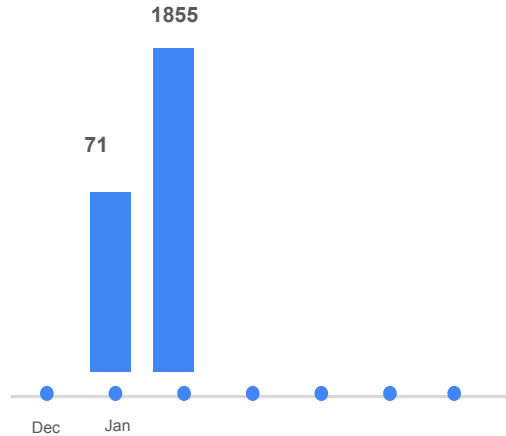

FACEBOOK

FOLLOWERS COUNT GROWTH GRAPH

FEB- 1855 NEW FOLLOWERS

JAN- 71 NEW FOLLOWERS

INSTAGRAM

FOLLOWERS GROWTH COMPARISON GRAPH

FEB - 38 NEW FOLLOWERS

JAN - 20 NEW FOLLOWERS

LINKEDIN

FOLLOWERS GROWTH GRAPH

FEB- 49 NEW FOLLOWERS

JAN- 13 NEW FOLLOWERS

FACEBOOK

FOLLOWERS COUNT GROWTH GROWTH

Feb - 2191 NEW FOLLOWERS

JAN - 102 NEW FOLLOWERS