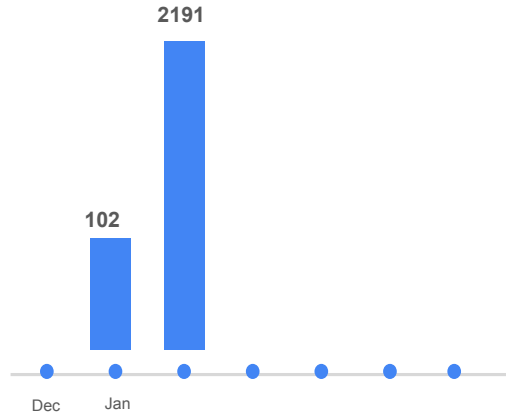

FACEBOOK

FOLLOWERS COUNT GROWTH GRAPH

FEB- 1855 NEW FOLLOWERS

JAN- 71 NEW FOLLOWERS

INSTAGRAM

FOLLOWERS GROWTH COMPARISON GRAPH

FEB - 38 NEW FOLLOWERS

JAN - 20 NEW FOLLOWERS

LINKEDIN

FOLLOWERS GROWTH GRAPH

FEB- 49 NEW FOLLOWERS

JAN- 13 NEW FOLLOWERS

FACEBOOK

FOLLOWERS COUNT GROWTH GROWTH

Feb - 2191 NEW FOLLOWERS

JAN - 102 NEW FOLLOWERS

BEST PERFORMING POST ON FACEBOOK

Mesh wire
Post - Published on: Mon Feb 5, 4:43pm

Overview

Reach

427,873

Higher than typical

Impressions

427,873

Higher than typical

Interactions

247

Higher than typical

Link clicks

51

Typical

Reach