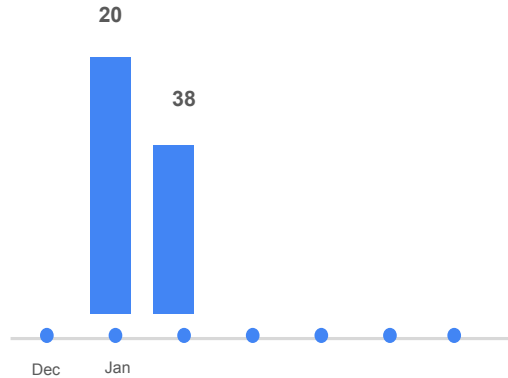

FACEBOOK

FOLLOWERS COUNT GROWTH GRAPH

FEB- 1855 NEW FOLLOWERS

JAN- 71 NEW FOLLOWERS

INSTAGRAM

FOLLOWERS GROWTH COMPARISON GRAPH

FEB - 38 NEW FOLLOWERS

JAN - 20 NEW FOLLOWERS

LINKEDIN

FOLLOWERS GROWTH GRAPH

FEB- 49 NEW FOLLOWERS

JAN- 13 NEW FOLLOWERS

FACEBOOK

FOLLOWERS COUNT GROWTH GROWTH

Feb - 2191 NEW FOLLOWERS

JAN - 102 NEW FOLLOWERS