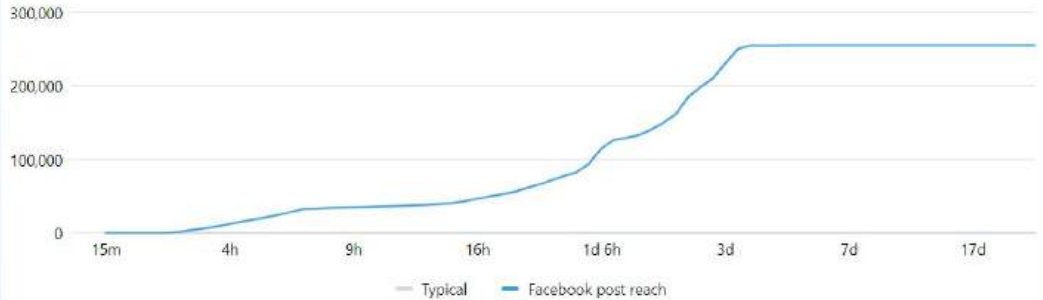

BEST PERFORMING POST ON FACEBOOK

Mesh wire
Post - Published on: Mon Feb 5, 4:43pm

Overview

Reach

427,873

Higher than typical

Impressions

427,873

Higher than typical

Interactions

247

Higher than typical

Link clicks

51

Typical

Reach

From paid

From organic

182

Feed preview

cover the strength in precision with Durastrong's Welded Wire Mesh. Elevate your projects with confidence! 🏗️ #DurastrongSteel #WeldedWireMesh #StrengthInPrecision