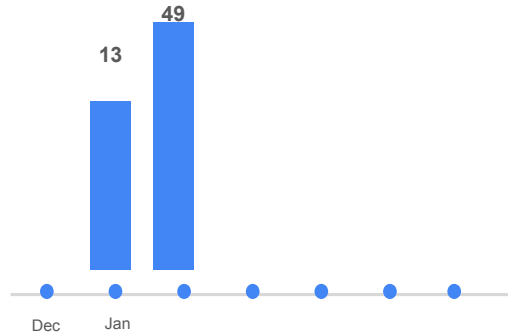

FACEBOOK

FOLLOWERS COUNT GROWTH GRAPH

FEB- 1855 NEW FOLLOWERS

JAN- 71 NEW FOLLOWERS

INSTAGRAM

FOLLOWERS GROWTH COMPARISON GRAPH

FEB - 38 NEW FOLLOWERS

JAN - 20 NEW FOLLOWERS

LINKEDIN

FOLLOWERS GROWTH GRAPH

FEB- 49 NEW FOLLOWERS

JAN- 13 NEW FOLLOWERS

FACEBOOK

FOLLOWERS COUNT GROWTH GROWTH

Feb - 2191 NEW FOLLOWERS

JAN - 102 NEW FOLLOWERS

BEST PERFORMING POST ON FACEBOOK

Mesh wire
Post - Published on: Mon Feb 5, 4:43pm

Overview

Reach

427,873

Higher than typical

Impressions

427,873